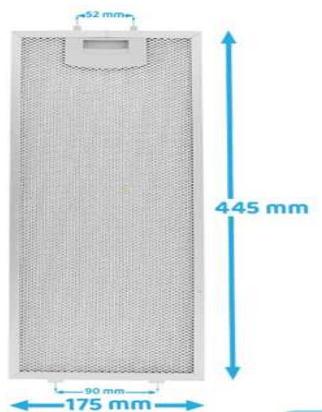

**COD FKA165**

**AVAILABLE FROM  
20/6/2024**

Filtro Cappa alluminio adattabile a:  
Metalfilter Cooker hoods adaptable to:  
BOSCH- BALAY - NEFF  
Sost code : 00362380  
Dim: 220 X 320 X 9 MM

**New 06/2024 AVAILABLE FROM :**

**COD FKA163**

**AVAILABLE FROM  
20/6/2024**

**Filtro Cappa alluminio adattabile a:  
Metalfilter Cooker hoods  
adaptable to: ELECTROLUX-BEST  
Sost code : 80877574  
Dim: 203,5 X 477 X 9 MM**

**MADE IN ITALY**