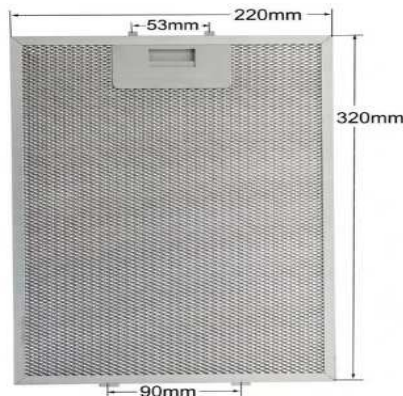

**FRONT SIDE**

**BACK SIDE**

**COD. FKA164**

**AVAILABLE FROM  
24/05/2024**

Filtro Cappa alluminio adattabile a:  
Metalfilter Cooker hoods adaptable  
to: ELICA- ELECTROLUX  
Sost Code: GF01QB -4055101671  
Dim: 231X 276 X 9 MM

**COD FKA163**

**AVAILABLE FROM  
20/6/2024**

**Filtro Cappa alluminio adattabile a:  
Metalfilter Cooker hoods  
adaptable to: ELECTROLUX-BEST  
Sost code : 80877574  
Dim: 203,5 X 477 X 9 MM**

**MADE IN ITALY**